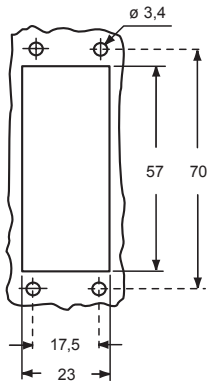

CZ - MZ IL-BRID standard version

inserts

CD	15 poles + ⊕
CDA	10 poles + ⊕
CSAH	10 poles + ⊕
CDC	10 poles + ⊕
MIXO	1 module

page:

68
98
99
104
264 - 316

bulkhead mounting housings with single lever

surface mounting housings with single lever

description	part No.	part No.	entry Pg	part No.	entry M
with single lever	CZI 15 L				
with single lever and cover	CZI 15 LS				
with single lever		CZP 15 L	16		
with single lever		CZP 15 L2	16 x 2		
with single lever		CZP 15 L21	21	MZP 15 L25	25
with single lever		CZP 15 L221	21 x 2	MZP 15 L225	25 x 2
with single lever and cover		CZP 15 LS	16		
with single lever and cover		CZP 15 LS2	16 x 2		
with single lever and cover		CZP 15 LS21	21	MZP 15 LS25	25
with single lever and cover		CZP 15 LS221	21 x 2	MZP 15 LS225	25 x 2

☑ The enclosures ensure IP66/IP69 degree of protection (or IP65 for hinged cover versions) when mated and locked with the closing levers.

panel cut-out for bulkhead mounting housings

CZI L ▲

CZI LS ●

CZP L and MZP L ▲