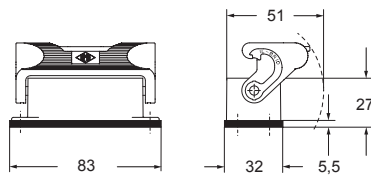

CZ - MZ IL-BRID standard version

inserts

CD	15 poles + ⊕
CDA	10 poles + ⊕
CSAH	10 poles + ⊕
CDC	10 poles + ⊕
MIXO	1 module

page:

68
98
99
104
264 - 316

bulkhead mounting housings with single lever

surface mounting housings with single lever

description	part No.	part No.	entry Pg	part No.	entry M
with single lever	CZI 15 L				
with single lever and cover	CZI 15 LS				
with single lever		CZP 15 L	16		
with single lever		CZP 15 L2	16 x 2		
with single lever		CZP 15 L21	21	MZP 15 L25	25
with single lever		CZP 15 L221	21 x 2	MZP 15 L225	25 x 2
with single lever and cover		CZP 15 LS	16		
with single lever and cover		CZP 15 LS2	16 x 2		
with single lever and cover		CZP 15 LS21	21	MZP 15 LS25	25
with single lever and cover		CZP 15 LS221	21 x 2	MZP 15 LS225	25 x 2

☑ The enclosures ensure IP66/IP69 degree of protection (or IP65 for hinged cover versions) when mated and locked with the closing levers.

panel cut-out for bulkhead mounting housings

CZI L ▲

CZI LS ●

CZP L and MZP L ▲