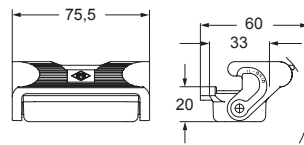

CZ IL-BRID standard version

inserts		page:
CD	15 poles + ⊕	68
CDA	10 poles + ⊕	98
CSAH	10 poles + ⊕	99
CDC	10 poles + ⊕	104
MIXO	1 module	264 - 316

covers

description	part No. (with eyelet)	part No. (with loop)
with pegs and gasket (for 1 lever enclosures)	CZC 15 L	CZC 15 SL
with lever (for enclosures with pegs)		CZC 15 LG

CZC L (SL) ●

CZC LG ▲

For fixing on housings

For fixing on hoods

CEC® Type 4/4X/12

● IP67 if coupled with CZ7 - MZ7 housings (see page 384)