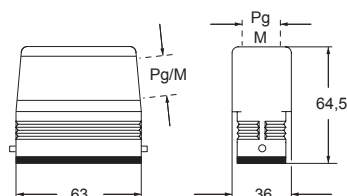

¹⁾ enclosure without adapter, threaded on the body, to be used only with a complete cable gland.

CZO L and MZO L ▲

CZAO L - MZAO L and CZAV L - MZAV L ▲

CZV L and MZV L ▲

CZFO L - MZFO L and CZFV L - MZFV L ●

CZV LG and MZV LG ▲

CAUS® Type 4/4X/12

▲ insulating cable gland or fittings without gasket

▲ cable gland with O-Ring gasket

● cable gland with O-Ring gasket
IP67 if hoods with fused pegs and without adapters, coupled with IP67 housings

CZ IL-BRID standard version

inserts		page:
CD	15 poles + ⊕	68
CDA	10 poles + ⊕	98
CSAH	10 poles + ⊕	99
CDC	10 poles + ⊕	104
MIXO	1 module	264 - 316

covers

description	part No. (with eyelet)	part No. (with loop)
with pegs and gasket (for 1 lever enclosures)	CZC 15 L	CZC 15 SL
with lever (for enclosures with pegs)		CZC 15 LG