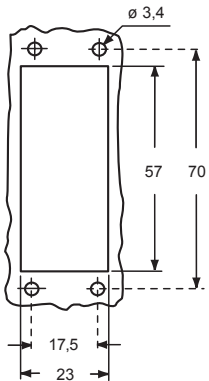

bulkhead mounting housings with single lever

surface mounting housings with single lever

description	part No.	part No.	entry Pg	part No.	entry M
with single lever and cover	CZI 15 LSP				
with lever and cover		CZP 15 LSP16	16	MZP 15 LSP20	20
with lever and cover		CZP 15 LSP21	21	MZP 15 LSP25	25

☑ The enclosures ensure IP65 degree of protection when mated and locked with the closing lever, or IP44 protection when not mated and locked with lever, thanks to the SIMPLEX self-closing cover.

panel cut-out for bulkhead mounting housings