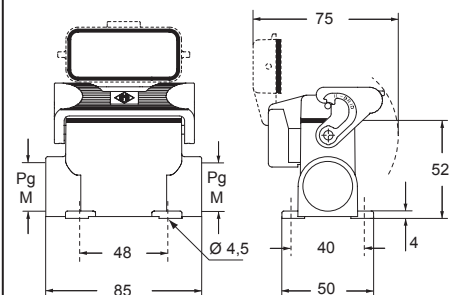

CZ - MZ IL-BRID standard version

inserts

CD	15 poles + ⊕
CDA	10 poles + ⊕
CSAH	10 poles + ⊕
CDC	10 poles + ⊕
MIXO	1 module

page:

68
98
99
104
264 - 316

bulkhead mounting housings with single lever

surface mounting housings with single lever

description	part No.	part No.	entry Pg	part No.	entry M
with single lever	CZI 15 L				
with single lever and cover	CZI 15 LS				
with single lever		CZP 15 L	16		
with single lever		CZP 15 L2	16 x 2		
with single lever		CZP 15 L21	21	MZP 15 L25	25
with single lever		CZP 15 L221	21 x 2	MZP 15 L225	25 x 2
with single lever and cover		CZP 15 LS	16		
with single lever and cover		CZP 15 LS2	16 x 2		
with single lever and cover		CZP 15 LS21	21	MZP 15 LS25	25
with single lever and cover		CZP 15 LS221	21 x 2	MZP 15 LS225	25 x 2

☑ The enclosures ensure IP66/IP69 degree of protection (or IP65 for hinged cover versions) when mated and locked with the closing levers.

panel cut-out for bulkhead mounting housings

CZI L ▲

CZI LS ●

CZP L and MZP L ▲

CZP LS and MZP LS ●

CAIUS Type 4/4X/12

CZ - MZ IL-BRID lever standard version SIMPLEX self-closing covers

inserts		page:
CD	15 poles + ⊕	68
CDA	10 poles + ⊕	98
CSAH	10 poles + ⊕	99
CDC	10 poles + ⊕	104
MIXO	1 module	264 - 316