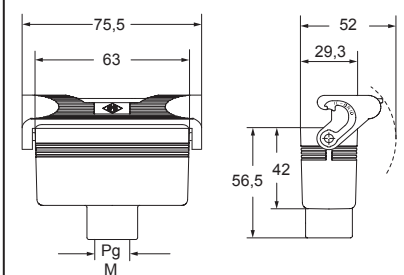

CZV LG and MZV LG ▲

CAUS® Type 4/4X/12

▲ insulating cable gland or fittings without gasket

▲ cable gland with O-Ring gasket

● cable gland with O-Ring gasket
IP67 if hoods with fused pegs and without adapters, coupled with IP67 housings