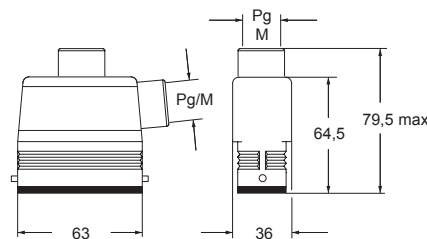

hoods with 2 pegs

hoods with single lever

description	part No.	entry Pg	part No.	entry M	part No.	entry Pg	part No.	entry M
with pegs, side entry	CZO 15 L	16	MZO 15 L20	20				
with pegs, side entry			MZO 15 L25	25				
with pegs, side entry, high construction	CZAO 15 L16	16	MZAO 15 L20	20				
with pegs, side entry, high construction	CZAO 15 L21	21	MZAO 15 L25	25				
with pegs, top entry	CZV 15 L	13,5	MZV 15 L20	20				
with pegs, top entry, high construction	CZAV 15 L16	16	MZAV 15 L20	20				
with pegs, top entry, high construction	CZAV 15 L21	21	MZAV 15 L25	25				
with pegs, side entry, high construction, without adapter ¹⁾	CZFO 15 L16	16	MZFO 15 L20	20				
with pegs, side entry, high construction, without adapter ¹⁾	CZFO 15 L21	21	MZFO 15 L25	25				
with pegs, top entry, high construction, without adapter ¹⁾	CZFV 15 L16	16	MZFV 15 L20	20				
with pegs, top entry, high construction, without adapter ¹⁾	CZFV 15 L21	21	MZFV 15 L25	25				
with single lever, top entry			CZV 15 LG	13,5			MZV 15 LG20	20

¹⁾ enclosure without adapter, threaded on the body, to be used only with a complete cable gland.

CZO L and MZO L ▲

CZAO L - MZAO L and CZAV L - MZAV L ▲

CZV L and MZV L ▲

CZFO L - MZFO L and CZFV L - MZFV L ●