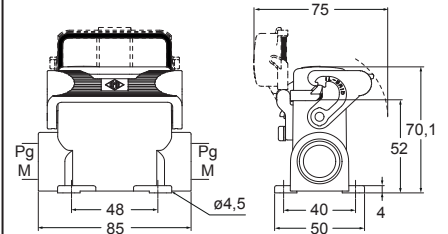

bulkhead mounting housings with single lever

surface mounting housings with single lever

description	part No.	part No.	entry Pg	part No.	entry M
with single lever and cover	CZI 15 LSP				
with lever and cover		CZP 15 LSP16	16	MZP 15 LSP20	20
with lever and cover		CZP 15 LSP21	21	MZP 15 LSP25	25

☑ The enclosures ensure IP65 degree of protection when mated and locked with the closing lever, or IP44 protection when not mated and locked with lever, thanks to the SIMPLEX self-closing cover.

panel cut-out for bulkhead mounting housings