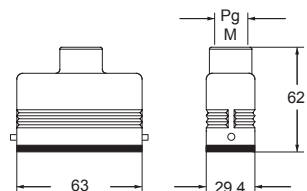

hoods with 2 pegs

hoods with single lever

description	part No.	entry Pg	part No.	entry M	part No.	entry Pg	part No.	entry M
with pegs, side entry	CZO 15 L	16	MZO 15 L20	20				
with pegs, side entry			MZO 15 L25	25				
with pegs, side entry, high construction	CZAO 15 L16	16	MZAO 15 L20	20				
with pegs, side entry, high construction	CZAO 15 L21	21	MZAO 15 L25	25				
with pegs, top entry	CZV 15 L	13,5	MZV 15 L20	20				
with pegs, top entry, high construction	CZAV 15 L16	16	MZAV 15 L20	20				
with pegs, top entry, high construction	CZAV 15 L21	21	MZAV 15 L25	25				
with pegs, side entry, high construction, without adapter ¹⁾	CZFO 15 L16	16	MZFO 15 L20	20				
with pegs, side entry, high construction, without adapter ¹⁾	CZFO 15 L21	21	MZFO 15 L25	25				
with pegs, top entry, high construction, without adapter ¹⁾	CZFV 15 L16	16	MZFV 15 L20	20				
with pegs, top entry, high construction, without adapter ¹⁾	CZFV 15 L21	21	MZFV 15 L25	25				
with single lever, top entry			CZV 15 LG	13,5			MZV 15 LG20	20

¹⁾ enclosure without adapter, threaded on the body, to be used only with a complete cable gland.

CZO L and MZO L ▲

CZAO L - MZAO L and CZAV L - MZAV L ▲

CZV L and MZV L ▲

CZFO L - MZFO L and CZFV L - MZFV L ●

CZ IL-BRID standard version

inserts		page:
CD	15 poles + ⊕	68
CDA	10 poles + ⊕	98
CSAH	10 poles + ⊕	99
CDC	10 poles + ⊕	104
MIXO	1 module	264 - 316

covers

description	part No. (with eyelet)	part No. (with loop)
with pegs and gasket (for 1 lever enclosures)	CZC 15 L	CZC 15 SL
with lever (for enclosures with pegs)		CZC 15 LG