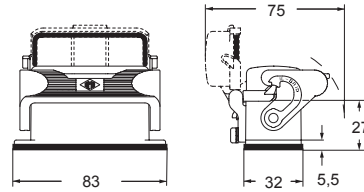

CZP LS and MZP LS ●

CAIUS Type 4/4X/12

CZ - MZ IL-BRID lever standard version SIMPLEX self-closing covers

inserts		page:
CD	15 poles + ⊕	68
CDA	10 poles + ⊕	98
CSAH	10 poles + ⊕	99
CDC	10 poles + ⊕	104
MIXO	1 module	264 - 316

bulkhead mounting housings with single lever

surface mounting housings with single lever

description	part No.	part No.	entry Pg	part No.	entry M
with single lever and cover	CZI 15 LSP				
with lever and cover		CZP 15 LSP16	16	MZP 15 LSP20	20
with lever and cover		CZP 15 LSP21	21	MZP 15 LSP25	25

☑ The enclosures ensure IP65 degree of protection when mated and locked with the closing lever, or IP44 protection when not mated and locked with lever, thanks to the SIMPLEX self-closing cover.

panel cut-out for bulkhead mounting housings