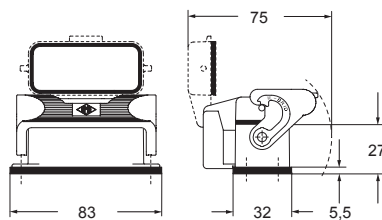

CZ - MZ IL-BRID standard version

inserts

CD	15 poles + ⊕
CDA	10 poles + ⊕
CSAH	10 poles + ⊕
CDC	10 poles + ⊕
MIXO	1 module

page:

68
98
99
104
264 - 316

bulkhead mounting housings with single lever

surface mounting housings with single lever

description	part No.	part No.	entry Pg	part No.	entry M
with single lever	CZI 15 L				
with single lever and cover	CZI 15 LS				
with single lever		CZP 15 L	16		
with single lever		CZP 15 L2	16 x 2		
with single lever		CZP 15 L21	21	MZP 15 L25	25
with single lever		CZP 15 L221	21 x 2	MZP 15 L225	25 x 2
with single lever and cover		CZP 15 LS	16		
with single lever and cover		CZP 15 LS2	16 x 2		
with single lever and cover		CZP 15 LS21	21	MZP 15 LS25	25
with single lever and cover		CZP 15 LS221	21 x 2	MZP 15 LS225	25 x 2

☑ The enclosures ensure IP66/IP69 degree of protection (or IP65 for hinged cover versions) when mated and locked with the closing levers.

panel cut-out for bulkhead mounting housings

CZI L ▲

CZI LS ●

CZP L and MZP L ▲

CZP LS and MZP LS ●

CAIUS Type 4/4X/12

CZ - MZ IL-BRID lever standard version SIMPLEX self-closing covers

inserts		page:
CD	15 poles + ⊕	68
CDA	10 poles + ⊕	98
CSAH	10 poles + ⊕	99
CDC	10 poles + ⊕	104
MIXO	1 module	264 - 316