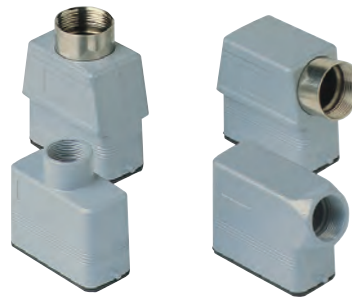

☑ The enclosures ensure IP65 degree of protection when mated and locked with the closing lever, or IP44 protection when not mated and locked with lever, thanks to the SIMPLEX self-closing cover.

panel cut-out for bulkhead mounting housings

CAIUS Type 4/4X/12

CAIUS Type 4/4X/12 pending

CZ - CZA - CZF and MZ - MZA - MZF IL-BRID standard version

inserts		page:
CD	15 poles + ⊕	68
CDA	10 poles + ⊕	98
CSAH	10 poles + ⊕	99
CDC	10 poles + ⊕	104
MIXO	1 module	264 - 316

hoods with 2 pegs

hoods with single lever

description	part No.	entry Pg	part No.	entry M	part No.	entry Pg	part No.	entry M
with pegs, side entry	CZO 15 L	16	MZO 15 L20	20				
with pegs, side entry			MZO 15 L25	25				
with pegs, side entry, high construction	CZAO 15 L16	16	MZAO 15 L20	20				
with pegs, side entry, high construction	CZAO 15 L21	21	MZAO 15 L25	25				
with pegs, top entry	CZV 15 L	13,5	MZV 15 L20	20				
with pegs, top entry, high construction	CZAV 15 L16	16	MZAV 15 L20	20				
with pegs, top entry, high construction	CZAV 15 L21	21	MZAV 15 L25	25				
with pegs, side entry, high construction, without adapter ¹⁾	CZFO 15 L16	16	MZFO 15 L20	20				
with pegs, side entry, high construction, without adapter ¹⁾	CZFO 15 L21	21	MZFO 15 L25	25				
with pegs, top entry, high construction, without adapter ¹⁾	CZFV 15 L16	16	MZFV 15 L20	20				
with pegs, top entry, high construction, without adapter ¹⁾	CZFV 15 L21	21	MZFV 15 L25	25				
with single lever, top entry			CZV 15 LG	13,5			MZV 15 LG20	20

¹⁾ enclosure without adapter, threaded on the body, to be used only with a complete cable gland.

CZO L and MZO L ▲

CZAO L - MZAO L and CZAV L - MZAV L ▲

CZV L and MZV L ▲

CZFO L - MZFO L and CZFV L - MZFV L ●