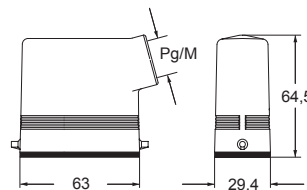

hoods with 2 pegs

hoods with single lever

description	part No.	entry Pg	part No.	entry M	part No.	entry Pg	part No.	entry M
with pegs, side entry	CZO 15 L	16	MZO 15 L20	20				
with pegs, side entry			MZO 15 L25	25				
with pegs, side entry, high construction	CZAO 15 L16	16	MZAO 15 L20	20				
with pegs, side entry, high construction	CZAO 15 L21	21	MZAO 15 L25	25				
with pegs, top entry	CZV 15 L	13,5	MZV 15 L20	20				
with pegs, top entry, high construction	CZAV 15 L16	16	MZAV 15 L20	20				
with pegs, top entry, high construction	CZAV 15 L21	21	MZAV 15 L25	25				
with pegs, side entry, high construction, without adapter ¹⁾	CZFO 15 L16	16	MZFO 15 L20	20				
with pegs, side entry, high construction, without adapter ¹⁾	CZFO 15 L21	21	MZFO 15 L25	25				
with pegs, top entry, high construction, without adapter ¹⁾	CZFV 15 L16	16	MZFV 15 L20	20				
with pegs, top entry, high construction, without adapter ¹⁾	CZFV 15 L21	21	MZFV 15 L25	25				
with single lever, top entry			CZV 15 LG	13,5			MZV 15 LG20	20

¹⁾ enclosure without adapter, threaded on the body, to be used only with a complete cable gland.

CZO L and MZO L ▲

CZAO L - MZAO L and CZAV L - MZAV L ▲

CZV L and MZV L ▲

CZFO L - MZFO L and CZFV L - MZFV L ●