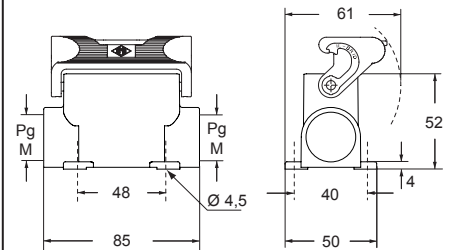

CZ - MZ IL-BRID standard version

inserts

CD	15 poles + ⊕
CDA	10 poles + ⊕
CSAH	10 poles + ⊕
CDC	10 poles + ⊕
MIXO	1 module

page:

68
98
99
104
264 - 316

bulkhead mounting housings with single lever

surface mounting housings with single lever

description	part No.	part No.	entry Pg	part No.	entry M
with single lever	CZI 15 L				
with single lever and cover	CZI 15 LS				
with single lever		CZP 15 L	16		
with single lever		CZP 15 L2	16 x 2		
with single lever		CZP 15 L21	21	MZP 15 L25	25
with single lever		CZP 15 L221	21 x 2	MZP 15 L225	25 x 2
with single lever and cover		CZP 15 LS	16		
with single lever and cover		CZP 15 LS2	16 x 2		
with single lever and cover		CZP 15 LS21	21	MZP 15 LS25	25
with single lever and cover		CZP 15 LS221	21 x 2	MZP 15 LS225	25 x 2

☑ The enclosures ensure IP66/IP69 degree of protection (or IP65 for hinged cover versions) when mated and locked with the closing levers.

panel cut-out for bulkhead mounting housings

CZI L ▲

CZI LS ●

CZP L and MZP L ▲

CZP LS and MZP LS ●

CAIUS Type 4/4X/12

CZ - MZ IL-BRID lever standard version SIMPLEX self-closing covers

inserts		page:
CD	15 poles + ⊕	68
CDA	10 poles + ⊕	98
CSAH	10 poles + ⊕	99
CDC	10 poles + ⊕	104
MIXO	1 module	264 - 316