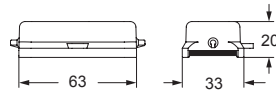

CZ IL-BRID standard version

inserts		page:
CD	15 poles + ⊕	68
CDA	10 poles + ⊕	98
CSAH	10 poles + ⊕	99
CDC	10 poles + ⊕	104
MIXO	1 module	264 - 316

covers

description	part No. (with eyelet)	part No. (with loop)
with pegs and gasket (for 1 lever enclosures)	CZC 15 L	CZC 15 SL
with lever (for enclosures with pegs)		CZC 15 LG

CZC L (SL) ●

CZC LG ▲

For fixing on housings

For fixing on hoods

CEC® Type 4/4X/12

● IP67 if coupled with CZ7 - MZ7 housings (see page 384)